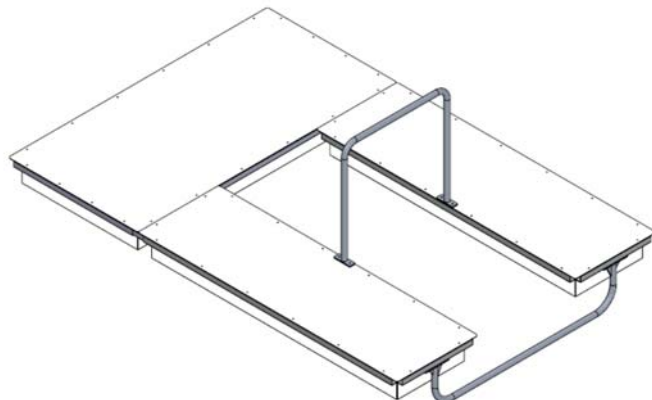

Floating Kayak Slip Dock Package

Providing plenty of surface space and stability, our 8' x 12' Kayak Slip Dock is the most popular kayak dock setup. The continuous overhead assist bar further increases ease of use and makes launching and recovering a kayak easy for any level paddler. The Kayak Slip Dock can be upgraded further to include the Safe Launch accessory which provides additional comfort and stability by keeping the kayak in place during entry and exit.

PACKAGE INCLUDES

- 4' x 8' Framed Float (1)
- 30" x 8' Framed Floats (2)
- S-Style Connectors (2)
- TC-Style Connectors (2)
- Underwater Connector(1)
- Overhead Assist Bar (1)

FOR CURRENT PRICING CALL 954.785.7557 OR EMAIL SALES@ACCUDOCK.COM