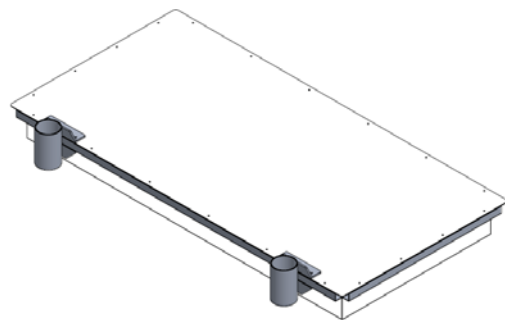

Willy Dock Package

Willy Dock packages are our most affordable kayak dock packages. The single float section provides a safe stable surface and provides enough room to store your kayak out of the water when not in use. The lower brackets are specifically designed and manufactured for these floating docks allowing for water level fluctuation. In addition a 4" PVC pipe will need to be purchased and pounded into the seafloor. The PVC pipe can be purchased from AccuDock® or your local hardware store.

PACKAGE INCLUDES

4' x 8' x 8" OR 5' x 8' x 8" Framed Float (1)
Set of Lower Brackets (1)

FOR CURRENT PRICING CALL 954.785.7557 OR EMAIL SALES@ACCU DOCK.COM