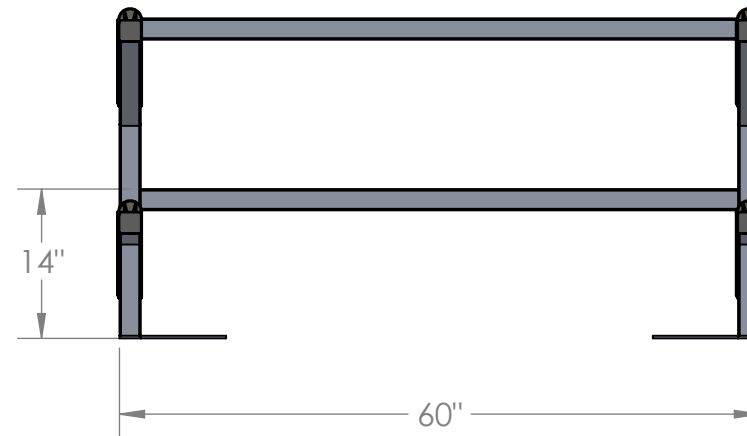

2

1

Isometric View

Side View

Front View

B

B

A

A

PART: 2 Tier Paddleboard Rack

REF #: ACC - RAC 2

REV 1
 SCALE: 1:18
 SHEET 1 OF 1

Your First Choice for Floating Dock Solutions

2

1