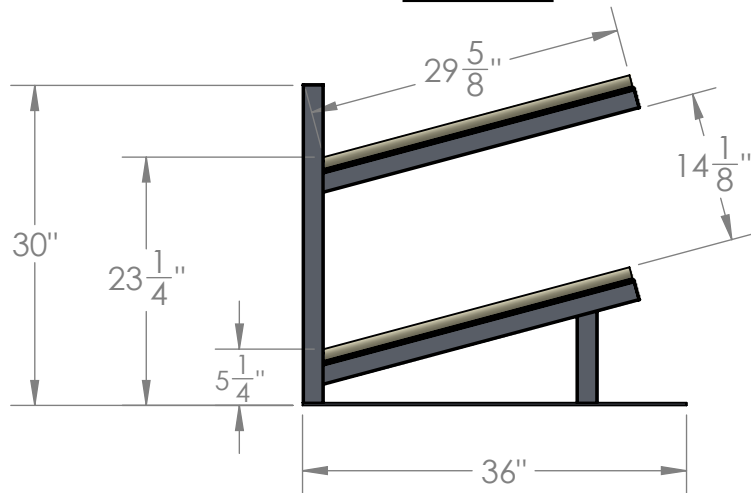

2

1

Isometric View

Side View

Front View

B

B

A

A

PART: 2 Tier Paddleboard Rack

REF #: ACC - RAC 2

REV 1
 SCALE: 1:18
 SHEET 1 OF 1

Your First Choice for Floating Dock Solutions

2

1