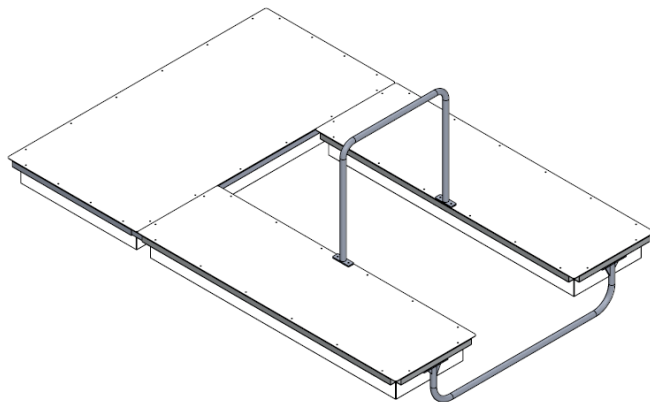

Kayak Slip Dock Package

Providing plenty of surface space and stability, our 8'x12' Kayak Slip Dock is the most popular kayak dock setup. The continuous overhead assist bar further increases ease of use and makes launching and recovering a kayak easy for any level paddler. The Kayak Slip Dock can be upgraded further to include the Safe Launch accessory which provides additional comfort and stability by keeping the kayak in place during entry and exit.

PACKAGE INCLUDES

- 4' x 8' Framed Float (1)
- 30" x 8' Framed Floats (2)
- S-Style Connectors (2)
- TC-Style Connectors (2)
- Underwater Connector (1)
- Overhead Assist Bar (1)

FOR PRICING AND MORE INFORMATION CALL 954.785.7557 OR
EMAIL SALES@ACCU DOCK.COM