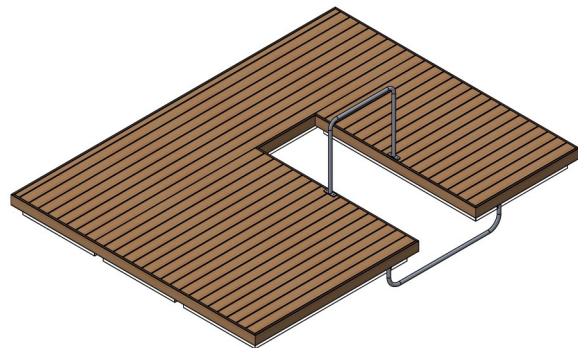

FOR MORE INFORMATION CALL 954.785.7557 OR EMAIL SALES@ACCUDOCK.COM

WWW.ACCUDOCK.COM