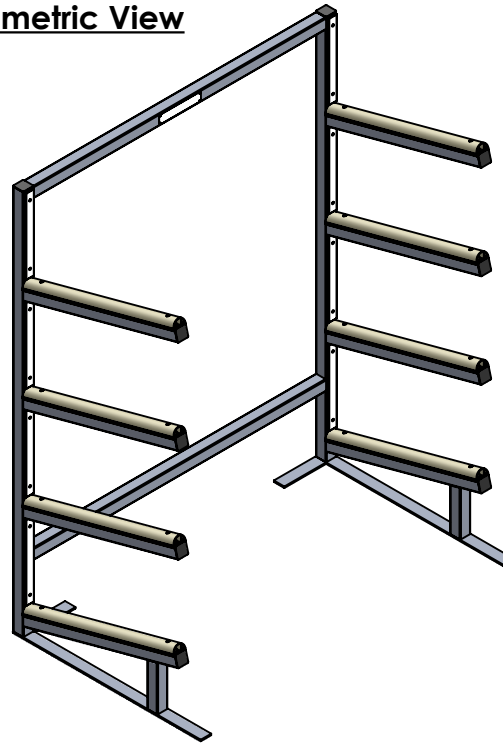

2

1

B

B

Isometric ViewSide ViewFront View

A

A

PART: 4 Tier Paddleboard Rack

REF #: ACC - RAC4

REV 1

DRAWN:

E. Ertan

SCALE: 1:26

CHECKED:

J. Harrison

SHEET 1 OF 1