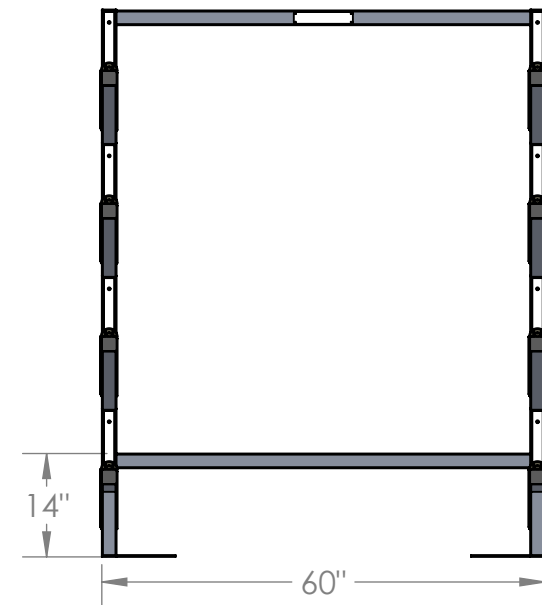

2

1

B

B

Isometric ViewSide ViewFront View

A

A

PART: 4 Tier Paddleboard Rack

REF #: ACC - RAC4

REV 1

DRAWN:

E. Ertan

SCALE: 1:26

CHECKED:

J. Harrison

SHEET 1 OF 1