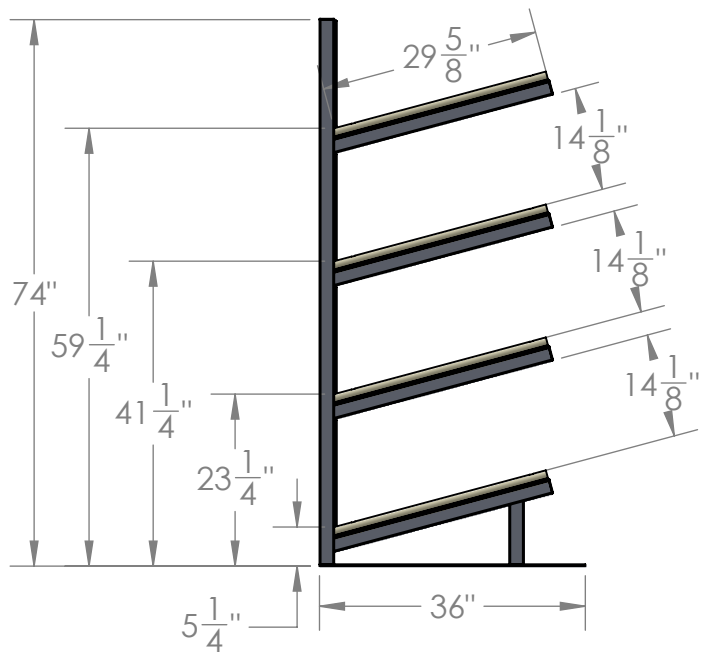

2

1

B

B

Isometric ViewSide ViewFront View

A

A

PART: 4 Tier Paddleboard Rack

REF #: ACC - RAC4

REV 1

DRAWN:

E. Ertan

SCALE: 1:26

CHECKED:

J. Harrison

SHEET 1 OF 1