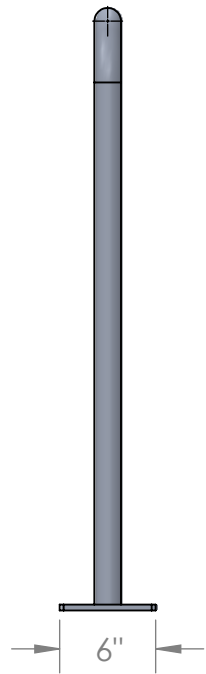

2

1

B

A

Side View

Front View

Isometric View

B

A

PART: 3' Overhead Assist Bar

REF #: ACC - OA3

REV 1
 SCALE: 1:12
 SHEET 1 OF 1

DRAWN: C. DiBiasio
 CHECKED: J. Harrison
 DATE: 09/10/15

AccuDock
 Your First Choice for Floating Dock Solutions

2

1