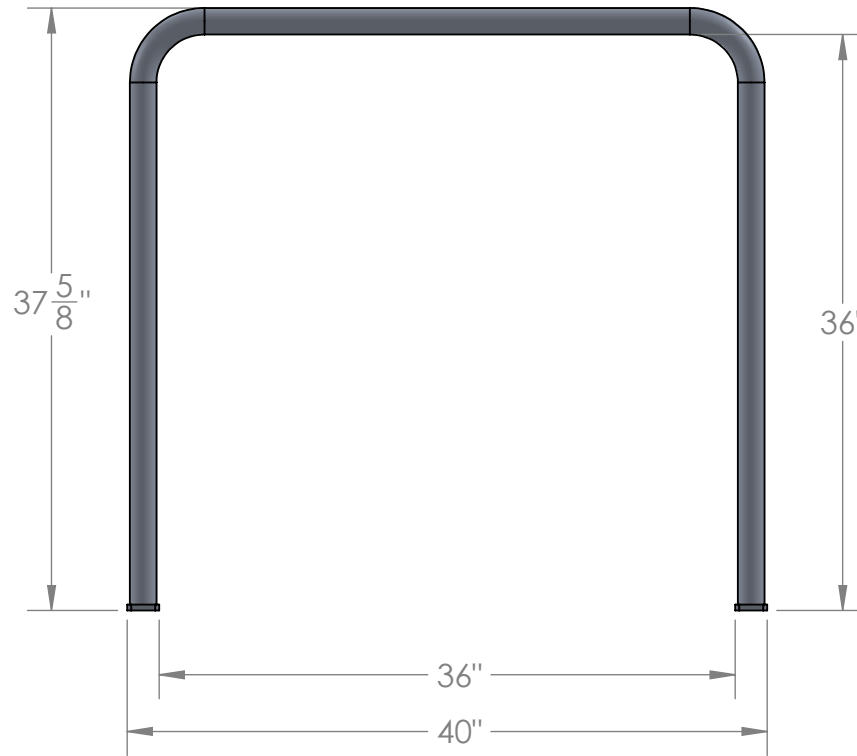

2

1

B

A

Side View

Front View

Isometric View

B

A

PART: 3' Overhead Assist Bar

REF #: ACC - OA3

REV 1
 SCALE: 1:12
 SHEET 1 OF 1

DRAWN: C. DiBiasio
 CHECKED: J. Harrison
 DATE: 09/10/15

AccuDock
 Your First Choice for Floating Dock Solutions

2

1