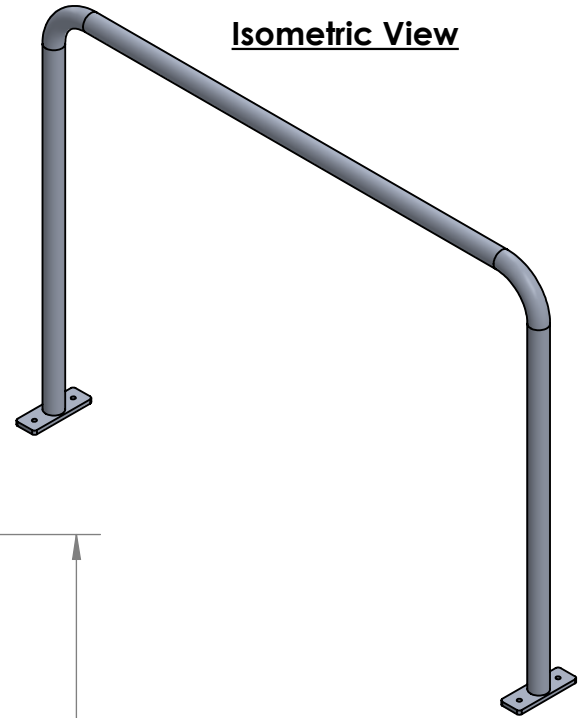

2

1

B

B

A

A

Side View

Front View

Isometric View

PART: 4' Overhead Assist Bar

REF #: ACC - OA4

|              |                      |
|--------------|----------------------|
| REV 1        | DRAWN: C. DiBiasio   |
| SCALE: 1:14  | CHECKED: J. Harrison |
| SHEET 1 OF 1 | DATE: 09/10/15       |