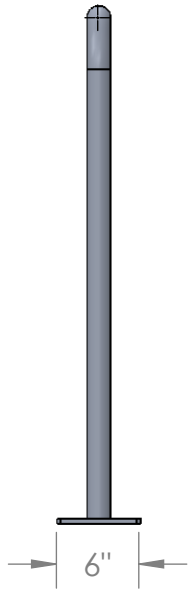

2

1

B

B

A

A

Side View

Front View

Isometric View

PART: 4' Overhead Assist Bar

REF #: ACC - OA4

|              |                      |
|--------------|----------------------|
| REV 1        | DRAWN: C. DiBiasio   |
| SCALE: 1:14  | CHECKED: J. Harrison |
| SHEET 1 OF 1 | DATE: 09/10/15       |