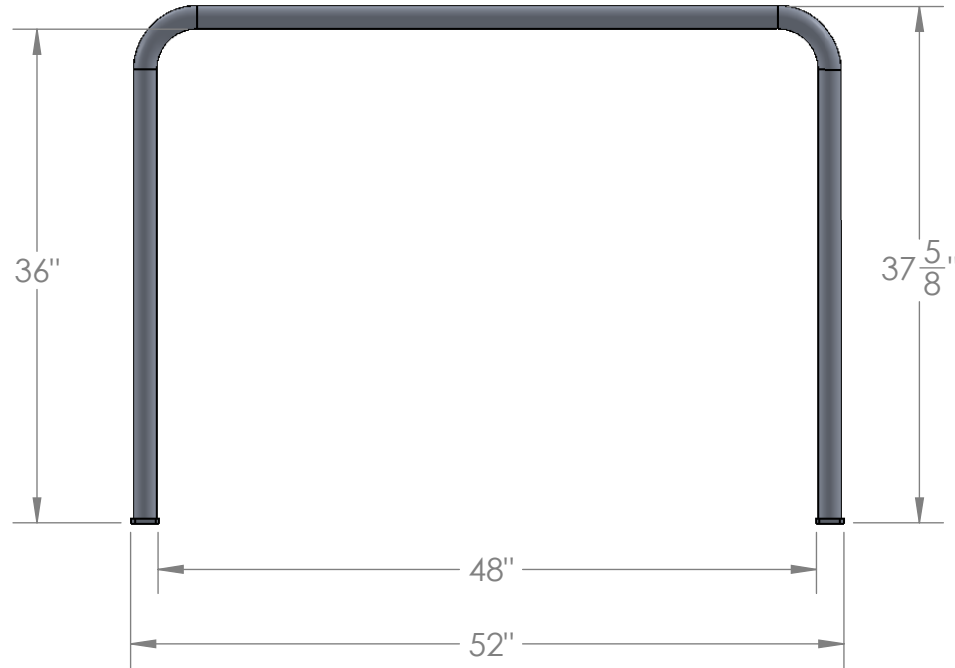

2

1

B

B

A

A

Side View

Front View

Isometric View

PART: 4' Overhead Assist Bar

REF #: ACC - OA4

|              |                      |
|--------------|----------------------|
| REV 1        | DRAWN: C. DiBiasio   |
| SCALE: 1:14  | CHECKED: J. Harrison |
| SHEET 1 OF 1 | DATE: 09/10/15       |

2

1