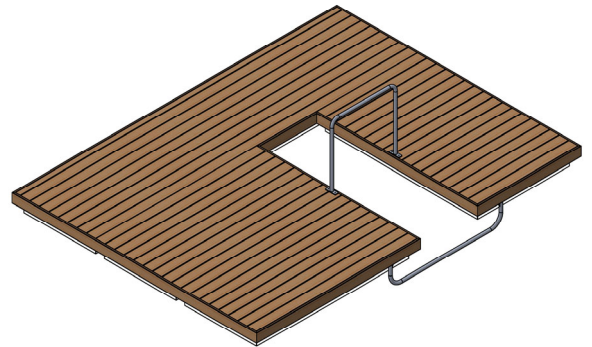

The Boomer Dock is our largest kayak dock package at 12' x 16' and has a 3' x 8' slip. The additional 100 square feet allows ample space for launching and receiving your kayak and storage space. Additional accessories such as Paddle Sport Storage Racks, Stairs and our Safe Launch accessory can be added to further increase ease of use as well as safety.

## 12' x 16' Boomer Kayak Slip Dock Package

KD-12X16

### PACKAGE INCLUDES

- 5' x 8' x 8" Framed Float (1)
- 4' x 8' x 8" Framed Float (4)
- S-Style Connector (5)
- TC-Style Connector (1)
- T-Style Connector (1)
- Underwater Connector (1)
- Overhead Assist Bar (1)