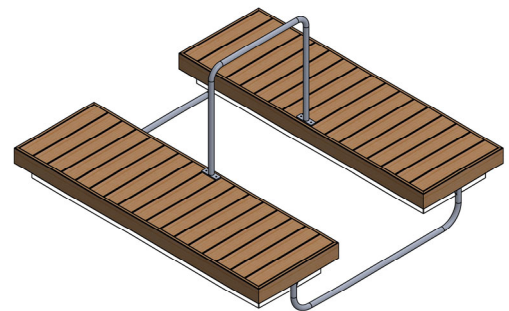

Shown with Driftwood Grey Decking

Launching and recovering a kayak is made enjoyable by using the kayak slip dock. This dock has overall dimensions of 8' x 8' and a 3' x 8' slip, the slip creates a safe entry and exit point to your kayak. The Kayak Drive-Thru Dock is our most basic dock package and like the rest of our slip docks, can be accessorized with a safe launch that makes transitioning to and from your kayak even more comfortable.

Kayak Drive-Thru Dock Package

KD-DT

PACKAGE INCLUDES

30" x 8' x 8" Framed Float (2)

Underwater Connector (2)

Overhead Assist Bar (1)

White \$2,285 – PVC Decking Upgrade \$3,285

Dock Package does not include Attachment Methods, Brackets or Accessories shown unless noted. AccuDock reserves the right to change prices at any time without notice. Prices listed on any other affiliate websites may not be accepted. AccuDock sells floating dock products and accessories through a number of different online channels and AccuDock cannot always control when they are updated. AccuDock reserves the right not to accept a price listed on an affiliate site.