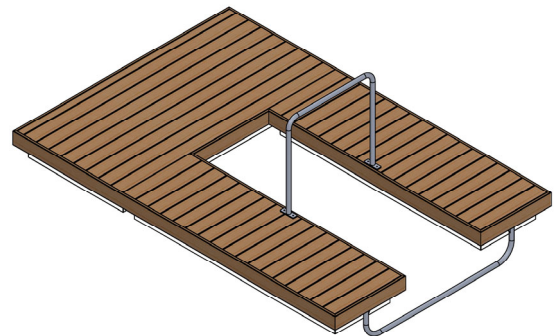

Shown with Weathered Ipe Decking

Providing plenty of surface space and stability, our 8' x 12' Kayak Slip Dock is the most popular kayak dock setup. The continuous overhead assist bar further increases ease of use and makes launching and recovering a kayak easy for any level paddler. The Kayak Slip Dock can be upgraded further to include the Safe Launch accessory which provides additional comfort and stability by keeping the kayak in place during entry and exit.

8' x 12' Kayak Slip Dock Package

KD-8X12

PACKAGE INCLUDES

- 4' x 8' Framed Float (1)
- 30" x 8' Framed Float (2)
- S-Style Connector (2)
- TC-Style Connector (2)
- Underwater Connector (1)
- Overhead Assist Bar (1)

White \$3,203— PVC Decking Upgrade \$5,019

Dock Package does not include Attachment Methods, Brackets or Accessories shown unless noted. AccuDock reserves the right to change prices at any time without notice. Prices listed on any other affiliate websites may not be accepted. AccuDock sells floating dock products and accessories through a number of different online channels and AccuDock cannot always control when they are updated. AccuDock reserves the right not to accept a price listed on an affiliate site.